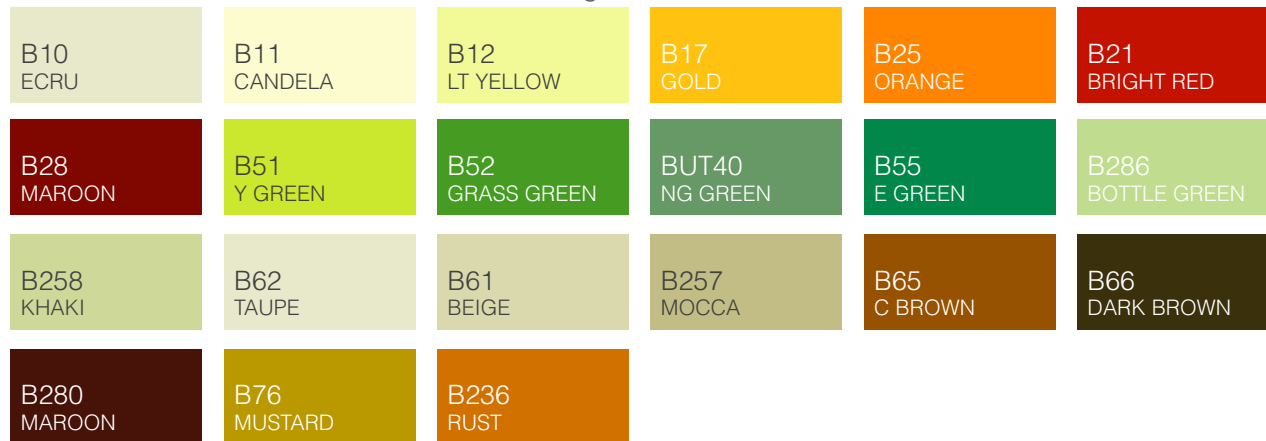

WOVEN JOY

REGULAR COLOR SERIES

BLACK SERIES

Black plus any color or color combination.

WHITE SERIES

White plus any color or color combination.

GRAY SERIES

Includes one or more of the following color swatches combined with other color(s).

BLUE SERIES

Includes one or more of the following color swatches combined with other color(s).

BROWN SERIES

Includes one or more of the following color swatches combined with other color(s).

WOVEN JOY

REGULAR COLOR SERIES

ALIVE SERIES

Includes a combination of several of the following color swatches.

NATURE SERIES

Includes a combination of several of the following color swatches.

FLORESCENT SERIES

Includes a combination of several of the following color swatches.

Includes a combination of the following color swatches.

WOVEN JOY

REGULAR COLOR SERIES

INTERNATIONAL SERIES

Includes a combination of several of the following color swatches.

WORDLESS GOSPEL SERIES

Includes a combination of several of the following color swatches.