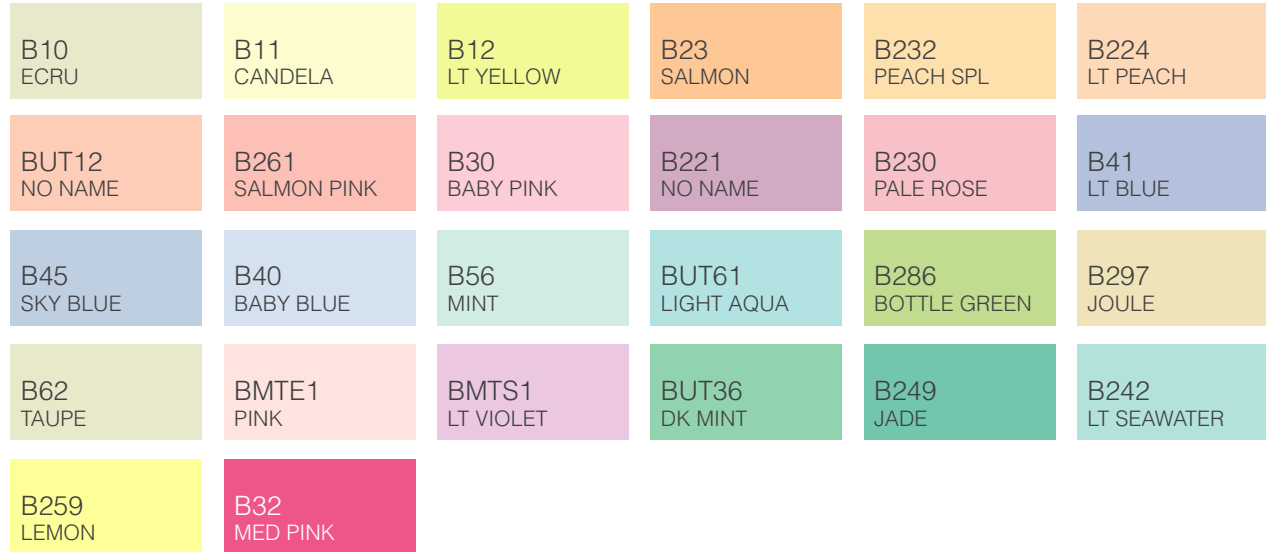

BLUE SERIES

Includes one or more of the following color swatches combined with other color(s).

BROWN SERIES

Includes one or more of the following color swatches combined with other color(s).

WOVEN JOY

REGULAR COLOR SERIES

ALIVE SERIES

Includes a combination of several of the following color swatches.

NATURE SERIES

Includes a combination of several of the following color swatches.

FLORESCENT SERIES

Includes a combination of several of the following color swatches.

WOVEN JOY

REGULAR COLOR SERIES

PASTEL SERIES

Includes a combination of several of the following color swatches.

PRINCESS SERIES

Includes a combination of several of the following color swatches.

JAMAICAN SERIES

Includes a combination of the following color swatches.

WOVEN JOY

REGULAR COLOR SERIES

INTERNATIONAL SERIES

Includes a combination of several of the following color swatches.

WORDLESS GOSPEL SERIES

Includes a combination of several of the following color swatches.